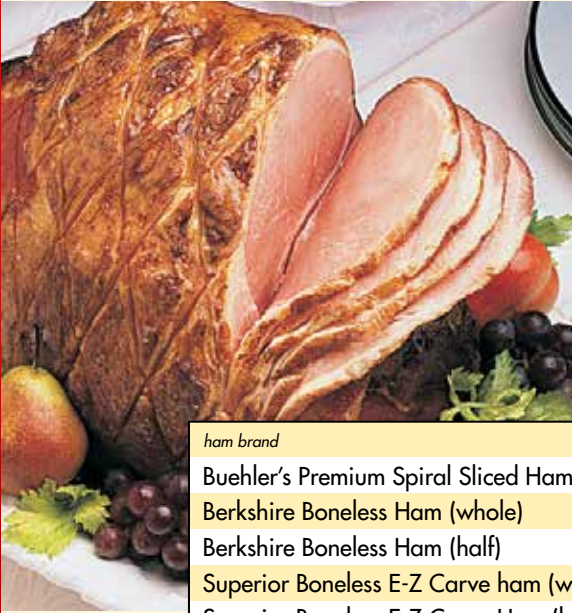

3 GREAT HOLIDAY BUSINESS GIFT OPTIONS

holiday ham program

Recognize and reward your employees with a Buehler's Gift Certificate, preprinted with a specific brand and size of **HAM** for this holiday season.

ham brand	ham size	cost
Buehler's Premium Spiral Sliced Ham (half)	9.0 lb.	$17.91
Berkshire Boneless Ham (whole)	7.0 lb.	$20.93
Berkshire Boneless Ham (half)	3.5 lb.	$12.22
Superior Boneless E-Z Carve ham (whole)	9.0 lb.	$17.91
Superior Boneless E-Z Carve Ham (half)	5.5 lb.	$13.15

to order turkeys, hams or gift cards

Customers knowing exact orders can:

email turkeyham@buehlers.com

Customers with questions or customized gift certificates,
please call Monday, Tuesday and Thursday from 9 am - 4 pm:

phone 1-800-998-4438 x1306 Kathy Bailey
1-330-264-4355 x1306 Kathy Bailey

To view this material online:

website www.buehlers.com